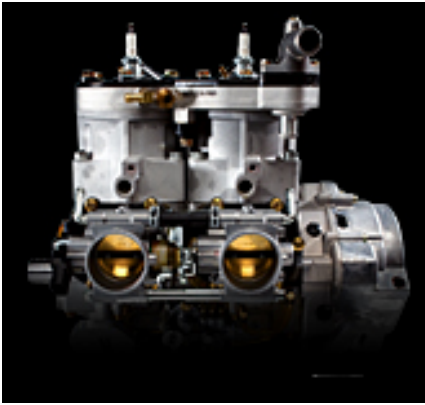

TERRAIN DOMINATION

POLARIS

POLARIS 600 IQ

EXPERIENCE TRUE TERRAIN DOMINATING CONTROL

For 2010, Terrain Dominating Control is available in six high-performance choices. Grab as much power as you need, in a package as basic or tricked out as you want. From the 550 IQ Shift — the industry's best value — to the all-new 600 RUSH and ultra high-performance 800 Dragon IQ. At every level, Polaris is the factory of unsurpassed ride and handling.

The IQ fully coupled rear suspension features a RydeFX® IFP gas shock up front and a Fox®† PS5 rear-track gas shock, creating 13.9" (353.1 mm) of travel. And, the 600 IQ has our trail-proven 1 inch HackSaw track.

LIGHTWEIGHT FRONT END

The front end on the 600 IQ features lower a-arms with link-type sway bar, lightweight spindles and a bumper system that's lighter, narrower, with updated styling and greater durability.

IQ FRONT SUSPENSION

At the heart of the legendary Polaris ride and handling is the IQ IFS. It delivers unmatched stability, agility and rider confidence.

SCULPTED SEAT & TANK

A lightweight freestyle seat allows for aggressive cornering and easy stand-up riding.