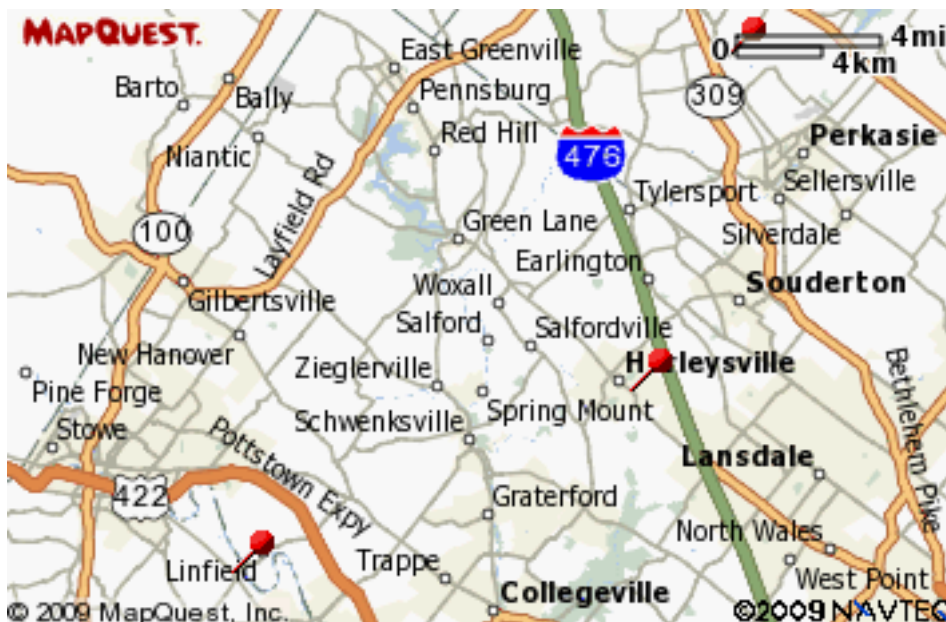

MSRP

MSRP: US	\$8,999
MSRP: CAN	\$11,199

FEEL THE RUSH OF MAKING IT YOUR OWN.

Choose from a variety of windshields, bags, and other accessories built for your sled.

MAPQUEST.

YOUR POLARIS DEALERS

- 1 MOYERS OUTDOOR POWER EQUIP INC
403 MAIN ST
HARLEYSVILLE, PA 19438
Phone: 215-256-6163
- 2 LEISURE EQUIPMENT INC
2568 RT 724
PARKER FORD, PA 19457
Phone: 610-495-7122
- 3 TRUMBAUER'S SALES
2100 Milford Square Pike
Quakertown, PA 18951
Phone: 215-529-6556