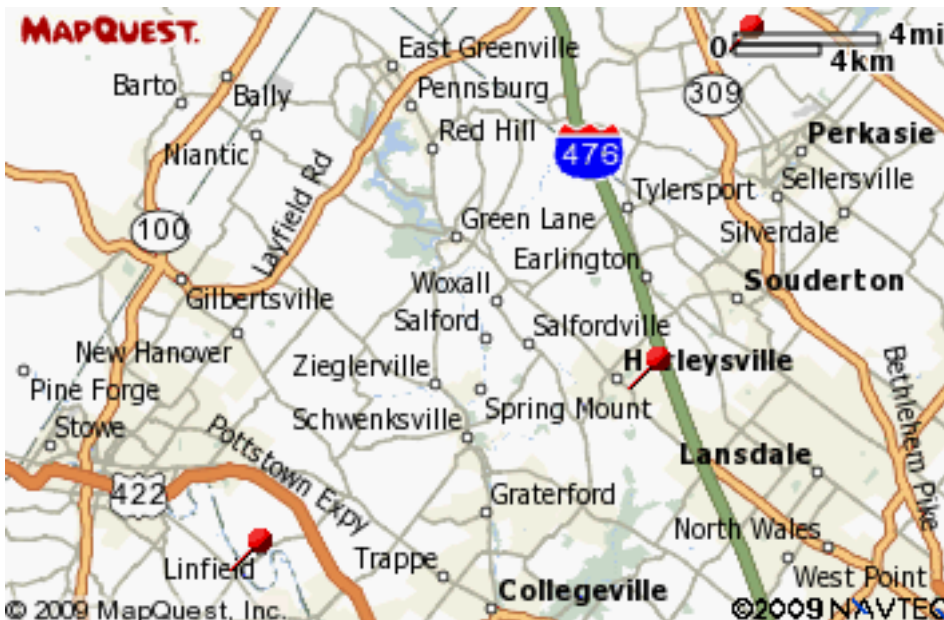

MSRP

MSRP: US	\$7,999
MSRP: CAN	\$9,999

FEEL THE RUSH OF MAKING IT YOUR OWN.

Choose from a variety of windshields, bags, and other accessories built for your sled.

MAPQUEST.

YOUR POLARIS DEALERS

- 1** MOYERS OUTDOOR POWER EQUIP INC
403 MAIN ST
HARLEYSVILLE, PA 19438
Phone: 215-256-6163
- 2** LEISURE EQUIPMENT INC
2568 RT 724
PARKER FORD, PA 19457
Phone: 610-495-7122
- 3** TRUMBAUER'S SALES
2100 Milford Square Pike
Quakertown, PA 18951
Phone: 215-529-6556