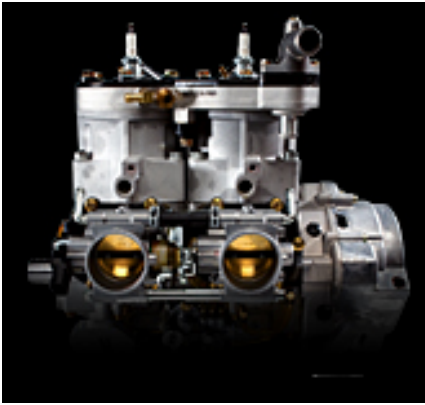

LIBERTY 600 CFI

Featured in all 600 models for 2010, this engine is one of the strongest in its class, with improved run quality, cleaner emissions and outstanding fuel economy.

TECHNICAL SPECIFICATIONS

DIMENSIONS

Estimated Dry Weight (pounds/kg)	475 / 215.5
Overall Height (in./cm.)	48.5 / 123.2
Overall Length (in./cm.)	115 / 292.1
Overall Width (in./cm.)	48 / 121.9
Ski Center Distance (in./cm.)	42.5 / 108
Fuel Capacity (gallons/liters)	11.5 / 43.5

ENGINE & DRIVETRAIN

Engine Type / Cooling	Liberty / Liquid
Cylinders, Displacement (cc)	2, 599
Bore x Stroke (mm)	77.25 x 64
Ignition	Digital CDI w/TPS, WTS, DET
Exhaust	SC VES, Single
Carburetion	Cleanfire Injection
Disc Brake Type	Phantom, Hydraulic
Drive/Driven Clutch	P-85 / P2

SUSPENSION

Front Suspension	IQ
Front Travel (in./cm.)	10 / 25.4
Front Shocks	RydeFX® MPV
Ski Type	IQ
Rear Suspension	IQ
Rear Travel (in./cm.)	13.9 / 35.3
Front Track Shock	RydeFX® MPV
Rear Track Shock	RydeFX® MPV
Track Width/Length/Height (in.)	15 x 121 x .91 Shockwave

FEATURES

Steering	Fixed - 2.4" Riser
Electric Start	Accessory
Reverse	PERC
Speedometer	Analog / Digital MFD
Tachometer	Analog / Digital MFD
Fuel Gauge	Digital MFD
Temp./Low Oil Light	Digital MFD
12v-DC Outlet	Accessory
Handlebar Hooks	Accessory
Hand Warmers / Thumb Warmers	Std. Adjustable
Heated Passenger Grips	N/A
Mirrors	Accessory
Seat Type	Lightweight Freestyle
Rear Rack/Tow Hitch	Accessory
Windshield	12", Clear
Color / Graphics	Black

MSRP

MSRP: US	$7,999
MSRP: CAN	$9,999