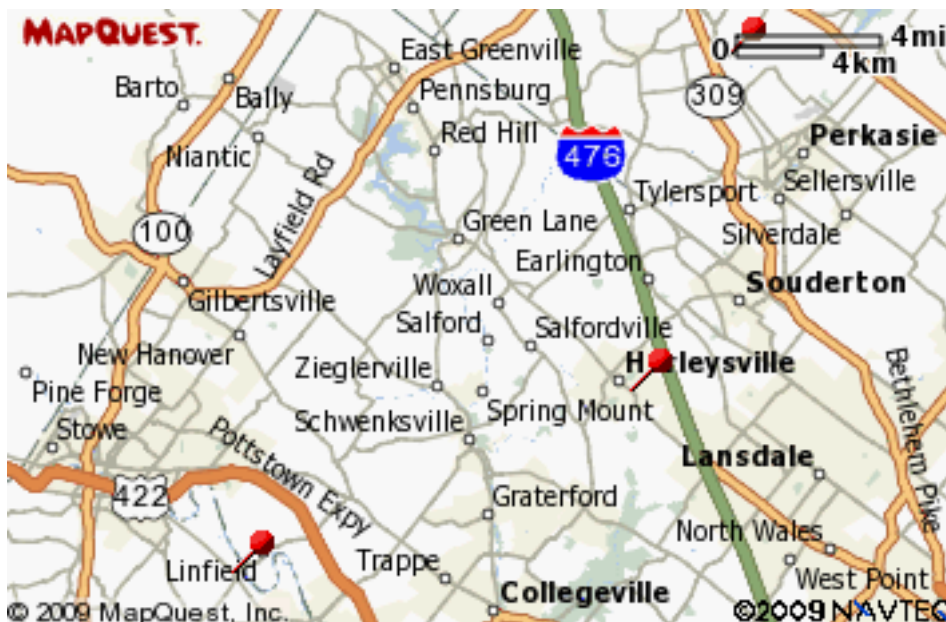

### MSRP

MSRP: US	\$10,099
MSRP: CAN	\$12,199

FEEL THE RUSH OF MAKING IT YOUR OWN.

Choose from a variety of windshields, bags, and other accessories built for your sled.

MAPQUEST.

**YOUR POLARIS DEALERS**

- 1 MOYERS OUTDOOR POWER EQUIP INC  
403 MAIN ST  
HARLEYSVILLE, PA 19438  
Phone: 215-256-6163
- 2 LEISURE EQUIPMENT INC  
2568 RT 724  
PARKER FORD, PA 19457  
Phone: 610-495-7122
- 3 TRUMBAUER'S SALES  
2100 Milford Square Pike  
Quakertown, PA 18951  
Phone: 215-529-6556